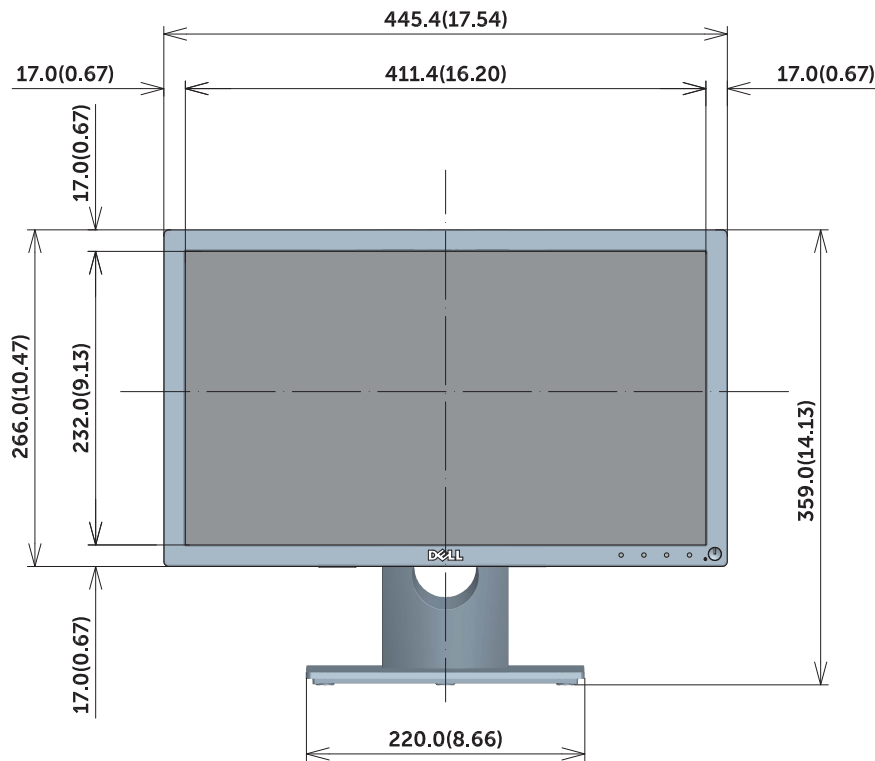

SE1918HV Outline Dimension

Unit : mm(inch)
 Dimension : Nominal
 Drawing : Not to scale

SE2018HV/SE2018HR Outline Dimension

Unit : mm(inch)
 Dimension : Nominal
 Drawing : Not to scale

SE2218HV Outline Dimension

Unit : mm(inch)
 Dimension : Nominal
 Drawing : Not to scale