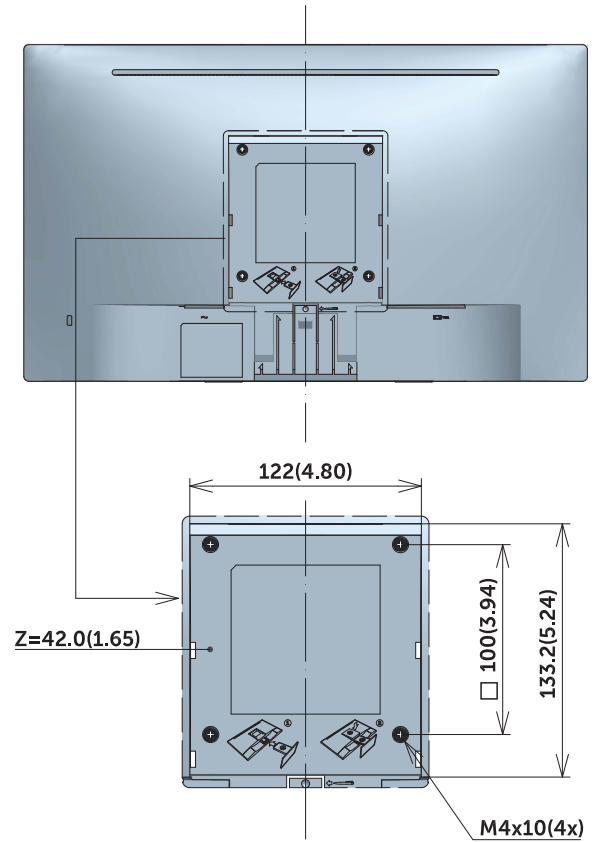

SE1918HV Outline Dimension

Unit : mm(inch)
 Dimension : Nominal
 Drawing : Not to scale

SE2018HV/SE2018HR Outline Dimension

Unit : mm(inch)
 Dimension : Nominal
 Drawing : Not to scale

SE2218HV Outline Dimension

Unit : mm(inch)
 Dimension : Nominal
 Drawing : Not to scale